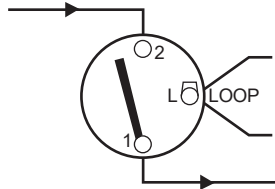

BOX PACKAGING

Single product	
Cat. No.	Barcode
EM770/32WE	9321001401650
EM770/32UG	9321001411727
EM770/32BL	9321001452522
EM770/32MW	9321001523109
EM770/32MB	9321001523116

Inner box (QTY 10)		
Cat. No.	Barcode	Dimensions (W x H x D)
EM770/32WE	9321001404095	97 x 97 x 46 mm
EM770/32UG	9321001412380	
EM770/32BL	9321001453246	
EM770/32MW	9321001523192	
EM770/32MB	9321001523208	

Outer box (QTY 120)		
Cat. No.	Barcode	Dimensions (W x H x D)
EM770/32WE	9321001406532	210 x 210 x 160 mm
EM770/32UG	9321001413042	
EM770/32BL	9321001453949	
EM770/32MW	9321001523284	
EM770/32MB	9321001523291	

Legrand - Australia
1300 369 777
www.legrand.com.au
ABN 31 000 102 661

Legrand - New Zealand
0800 476 009
www.legrand.co.nz

Refer to your group buying office, Legrand Sales Representative or Legrand Sales Office for pricing.

Please note: specifications are subject to change without prior notice.

HPML06-40B

10/2023